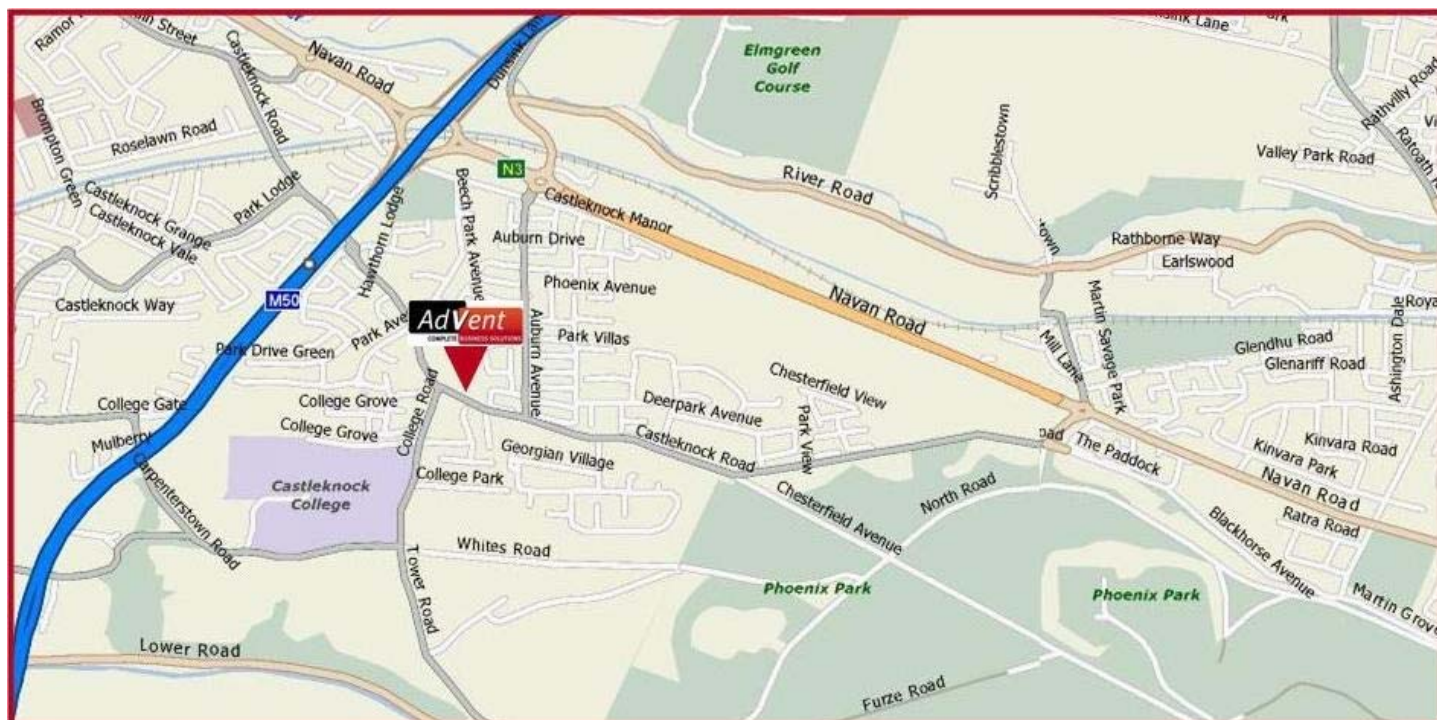

Directions to Advent's Offices

Directions from the Red Cow Roundabout

- Take the Northbound exit off the Red Cow (N7)/M50 roundabout.
- Keeping travelling on the M50, through the West Link Toll Bridge.
- Leave the M50 at the first exit after the toll bridge at the Blanchardstown exit (junction 6), taking the 3rd exit onto the Navan Road (N3).
- Travel to the first roundabout and take the 3rd exit onto Auburn Avenue.
- Travel to the end of this avenue and take the right-hand turn at the traffic lights.
- Travel approximately 300 metres until you see several retail outlets on the right-hand side.
- Advent's offices are located on the 1st floor, next door to Rods & Cone's opticians.
- Free parking is available in the Ashleigh Centre car park.

Directions from O'Connell Street, Dublin City Centre

- Travel Northbound on O'Connell Street.
- Follow the one-way system along Parnell Street and into Parnell Square.
- Go straight through the lights at Parnell Square and past the church on the right to the next set of traffic lights.
- Take a right turn at Constitution Hill, passing McGowan's Pub on the left.
- At the next set of traffic lights, take a left turn onto Cabra Road.
- Travel straight past the church on your left to the next set of traffic lights and go straight at the lights onto Navan Road (N3).
- At the first roundabout, take the 1st exit and travel along the Castleknock road, through 2 sets of traffic lights.
- Travelling through the 2nd set of lights (the junction with Auburn Avenue), travel approximately 300 metres until you see several retail outlets on the right-hand side.
- Advent's offices are located on the 1st floor, next door to Rods & Cone's opticians.
- Free parking is available in the Ashleigh Centre car park.